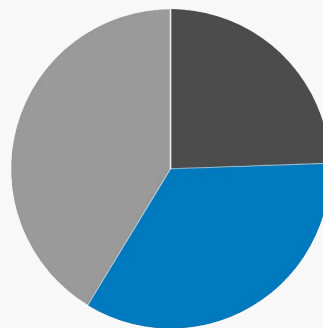

PROGRAM DESIGN OF REGISTERED APPRENTICES

Time-Based: 80
Competency-Based: 45
Hybrid: 76

KEY ACHIEVEMENTS TO DATE

201

REGISTERED APPRENTICES

CHARACTERISTICS OF REGISTERED APPRENTICES

	182 MEN		19 WOMEN		24 HISPANIC OR LATINO		153 WHITE
	24 BLACK OR AFRICAN AMERICAN		0 AMERICAN INDIAN OR ALASKAN NATIVE		3 ASIAN		0 NATIVE HAWAIIAN OR OTHER PACIFIC ISLANDER
	1 TWO OR MORE RACES		14 VETERANS		1 DISABLED