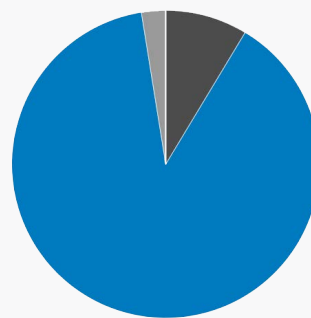

PROGRAM DESIGN OF REGISTERED APPRENTICES

Time-Based: 210
Competency-Based: 42
Hybrid: 5

KEY ACHIEVEMENTS TO DATE

257 REGISTERED APPRENTICES

CHARACTERISTICS OF REGISTERED APPRENTICES

	234 MEN		21 WOMEN		8 HISPANIC OR LATINO		180 WHITE
	47 BLACK OR AFRICAN AMERICAN		3 AMERICAN INDIAN OR ALASKAN NATIVE		1 ASIAN		0 NATIVE HAWAIIAN OR OTHER PACIFIC ISLANDER
	2 TWO OR MORE RACES		18 VETERANS		3 DISABLED