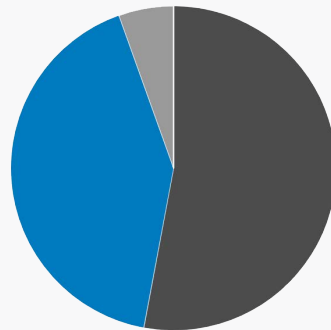

For more
information visit:

www.aacc.nche.edu

INDUSTRY SECTORS OF REGISTERED APPRENTICESHIP PROGRAMS

Agriculture

PROGRAM DESIGN OF REGISTERED APPRENTICES

Time-Based: 99
Competency-Based: 126
Hybrid: 13

KEY ACHIEVEMENTS TO DATE

241 REGISTERED APPRENTICES

CHARACTERISTICS OF REGISTERED APPRENTICES

	160 MEN		77 WOMEN		76 HISPANIC OR LATINO		171 WHITE
	8 BLACK OR AFRICAN AMERICAN		3 AMERICAN INDIAN OR ALASKAN NATIVE		12 ASIAN		6 NATIVE HAWAIIAN OR OTHER PACIFIC ISLANDER
	7 TWO OR MORE RACES		22 VETERANS		6 DISABLED		