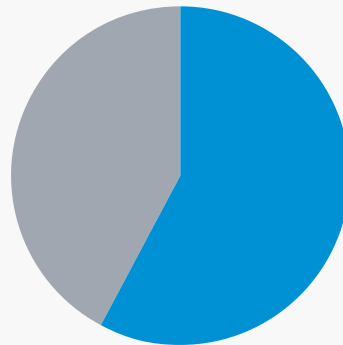

OWENS
COMMUNITY COLLEGE

ADDRESS

Dr. Bill Balzer
Interim President
P.O. Box 10000
Toledo, OH 43699

PROJECT CONTACT

Levi Good
Director, Skilled Trades and
Apprenticeship Programs
Levi_Good@owens.edu

WEBSITE

www.owens.edu
For more
information visit:
www.aacc.nche.edu

INDUSTRY SECTORS OF REGISTERED APPRENTICESHIP PROGRAMS

Advanced
Manufacturing

Construction

PROGRAM DESIGN OF REGISTERED APPRENTICES

Time-Based: 114
Competency-Based: 0
Hybrid: 76

KEY ACHIEVEMENTS TO DATE

190 REGISTERED APPRENTICES

CHARACTERISTICS OF REGISTERED APPRENTICES

	174 MEN		14 WOMEN		12 HISPANIC OR LATINO		141 WHITE
	8 BLACK OR AFRICAN AMERICAN		1 AMERICAN INDIAN OR ALASKAN NATIVE		0 ASIAN		0 NATIVE HAWAIIAN OR OTHER PACIFIC ISLANDER
	0 TWO OR MORE RACES		9 VETERANS		1 DISABLED