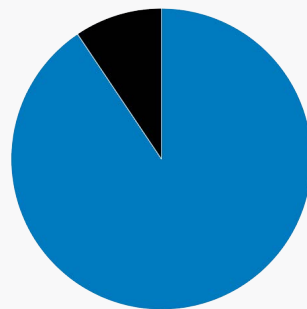

PROGRAM DESIGN OF REGISTERED APPRENTICES

Time-Based: 173
Competency-Based: 0
Hybrid: 0
Unidentified: 18

KEY ACHIEVEMENTS TO DATE

191 REGISTERED APPRENTICES

CHARACTERISTICS OF REGISTERED APPRENTICES

	162 MEN		10 WOMEN		16 HISPANIC OR LATINO		130 WHITE
	23 BLACK OR AFRICAN AMERICAN		1 AMERICAN INDIAN OR ALASKAN NATIVE		1 ASIAN		0 NATIVE HAWAIIAN OR OTHER PACIFIC ISLANDER
	2 TWO OR MORE RACES		9 VETERANS		3 DISABLED