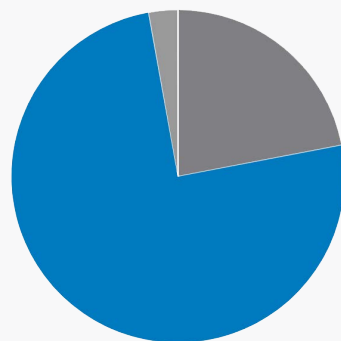

For more
information visit:

www.aacc.nche.edu

INDUSTRY SECTORS OF REGISTERED APPRENTICESHIP PROGRAMS

Advanced
Manufacturing

Finance

Business

Healthcare

PROGRAM DESIGN OF REGISTERED APPRENTICES

Time-Based: 115
Competency-Based: 31
Hybrid: 4

KEY ACHIEVEMENTS TO DATE

150 REGISTERED APPRENTICES

CHARACTERISTICS OF REGISTERED APPRENTICES

	98 MEN		52 WOMEN		6 HISPANIC OR LATINO		82 WHITE
	40 BLACK OR AFRICAN AMERICAN		2 AMERICAN INDIAN OR ALASKAN NATIVE		1 ASIAN		1 NATIVE HAWAIIAN OR OTHER PACIFIC ISLANDER
	1 TWO OR MORE RACES		15 VETERANS		0 DISABLED		