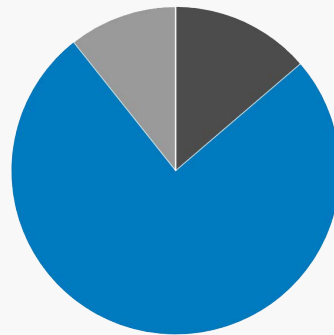

Time-Based: 146
Competency-Based: 35
Hybrid: 21

KEY ACHIEVEMENTS TO DATE

204 REGISTERED APPRENTICES

CHARACTERISTICS OF REGISTERED APPRENTICES

	184 MEN		18 WOMEN		152 HISPANIC OR LATINO		136 WHITE
	43 BLACK OR AFRICAN AMERICAN		3 AMERICAN INDIAN OR ALASKAN NATIVE		2 ASIAN		0 NATIVE HAWAIIAN OR OTHER PACIFIC ISLANDER
	0 TWO OR MORE RACES		4 VETERANS		0 DISABLED		