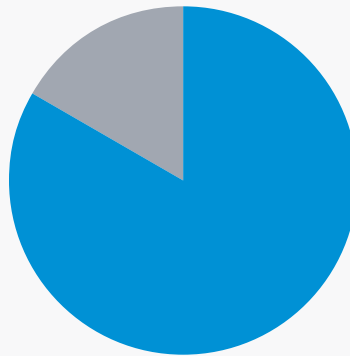

ADDRESS

Dr. Kimberly Beatty
President

3200 Broadway Blvd.
Kansas City MO 64111

PROJECT CONTACT

Shonda Atwater,
Apprenticeship Program
Manager,
shonda.atwater@mcckc.edu

WEBSITE

www.mcckc.edu

For more
information visit:

www.aacc.nche.edu

INDUSTRY SECTORS OF REGISTERED APPRENTICESHIP PROGRAMS

Advanced
Manufacturing

Construction

Transportation

PROGRAM DESIGN OF REGISTERED APPRENTICES

Time-Based: 131
Competency-Based: 0
Hybrid: 37

KEY ACHIEVEMENTS TO DATE

171

REGISTERED APPRENTICES

CHARACTERISTICS OF REGISTERED APPRENTICES

	146 MEN	22 WOMEN	16 HISPANIC OR LATINO	130 WHITE
	20 BLACK OR AFRICAN AMERICAN	3 AMERICAN INDIAN OR ALASKAN NATIVE	5 ASIAN	1 NATIVE HAWAIIAN OR OTHER PACIFIC ISLANDER
	3 TWO OR MORE RACES	21 VETERANS	5 DISABLED