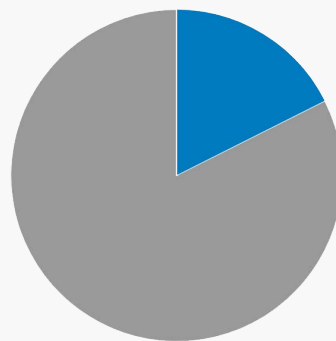

INDUSTRY SECTORS OF REGISTERED APPRENTICESHIP PROGRAMS

Agriculture

Construction

Information
Technology

Transportation

PROGRAM DESIGN OF REGISTERED APPRENTICES

Time-Based: 37
Competency-Based: 0
Hybrid: 173

KEY ACHIEVEMENTS TO DATE

210 REGISTERED APPRENTICES

CHARACTERISTICS OF REGISTERED APPRENTICES

	50 MEN		5 WOMEN		12 HISPANIC OR LATINO		40 WHITE
	5 BLACK OR AFRICAN AMERICAN		2 AMERICAN INDIAN OR ALASKAN NATIVE		0 ASIAN		0 NATIVE HAWAIIAN OR OTHER PACIFIC ISLANDER
	1 TWO OR MORE RACES		10 VETERANS		0 DISABLED		