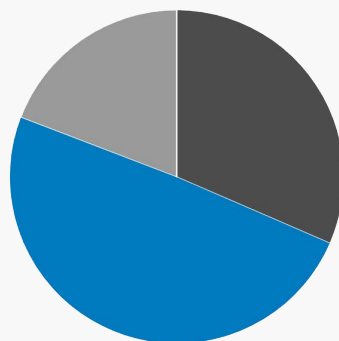

For more
information visit:

www.aacc.nche.edu

INDUSTRY SECTORS OF REGISTERED APPRENTICESHIP PROGRAMS

Construction

Healthcare

Transportation

PROGRAM DESIGN OF REGISTERED APPRENTICES

Time-Based: 36
Competency-Based: 23
Hybrid: 14

KEY ACHIEVEMENTS TO DATE

146 REGISTERED APPRENTICES

CHARACTERISTICS OF REGISTERED APPRENTICES

	26 MEN		47 WOMEN		7 HISPANIC OR LATINO		18 WHITE
	3 BLACK OR AFRICAN AMERICAN		0 AMERICAN INDIAN OR ALASKAN NATIVE		1 ASIAN		0 NATIVE HAWAIIAN OR OTHER PACIFIC ISLANDER
	0 TWO OR MORE RACES		3 VETERANS		3 DISABLED		