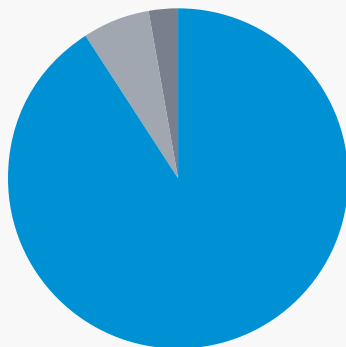

PROGRAM DESIGN OF REGISTERED APPRENTICES

Time-Based: 546
Competency-Based: 36
Hybrid: 15

KEY ACHIEVEMENTS TO DATE

599 REGISTERED APPRENTICES

CHARACTERISTICS OF REGISTERED APPRENTICES

	557 MEN		39 WOMEN		12 HISPANIC OR LATINO		488 WHITE
	19 BLACK OR AFRICAN AMERICAN		3 AMERICAN INDIAN OR ALASKAN NATIVE		3 ASIAN		1 NATIVE HAWAIIAN OR OTHER PACIFIC ISLANDER
	3 TWO OR MORE RACES		31 VETERANS		3 DISABLED