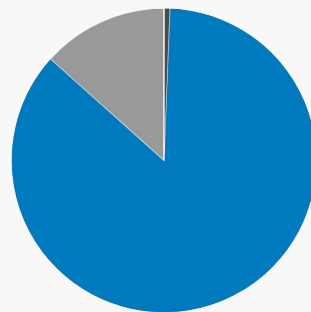

PROGRAM DESIGN OF REGISTERED APPRENTICES

Time-Based: 135
Competency-Based: 1
Hybrid: 21

KEY ACHIEVEMENTS TO DATE

158

REGISTERED APPRENTICES

CHARACTERISTICS OF REGISTERED APPRENTICES

	145 MEN		12 WOMEN		40 HISPANIC OR LATINO		116 WHITE
	24 BLACK OR AFRICAN AMERICAN		4 AMERICAN INDIAN OR ALASKAN NATIVE		1 ASIAN		1 NATIVE HAWAIIAN OR OTHER PACIFIC ISLANDER
	2 TWO OR MORE RACES		15 VETERANS		2 DISABLED