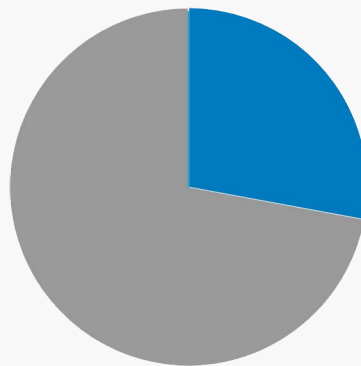

For more
information visit:

www.aacc.nche.edu

INDUSTRY SECTORS OF REGISTERED APPRENTICESHIP PROGRAMS

Information
Technology

PROGRAM DESIGN OF REGISTERED APPRENTICES

Time-Based: 77
Competency-Based: 0
Hybrid: 50

KEY ACHIEVEMENTS TO DATE

154 REGISTERED APPRENTICES

CHARACTERISTICS OF REGISTERED APPRENTICES

	114 MEN		13 WOMEN		12 HISPANIC OR LATINO		74 WHITE
	31 BLACK OR AFRICAN AMERICAN		1 AMERICAN INDIAN OR ALASKAN NATIVE		11 ASIAN		0 NATIVE HAWAIIAN OR OTHER PACIFIC ISLANDER
	3 TWO OR MORE RACES		2 VETERANS		0 DISABLED		