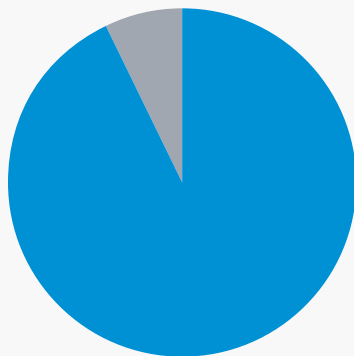

ADDRESS

Dr. Amy Diaz
Interim President
108 N 40th St.
Phoenix, AZ 85034

PROJECT CONTACT

Jessica Brosilo, Apprenticeship
Manager
brosilo@gatewaycc.edu

WEBSITE

www.gatewaycc.edu
For more
information visit:
www.aacc.nche.edu

INDUSTRY SECTORS OF REGISTERED APPRENTICESHIP PROGRAMS

Advanced
Manufacturing

Construction

PROGRAM DESIGN OF REGISTERED APPRENTICES

Time-Based: 417
Competency-Based: 0
Hybrid: 63

KEY ACHIEVEMENTS TO DATE

481 REGISTERED APPRENTICES

CHARACTERISTICS OF REGISTERED APPRENTICES

	455 MEN		25 WOMEN		288 HISPANIC OR LATINO		129 WHITE
	29 BLACK OR AFRICAN AMERICAN		43 AMERICAN INDIAN OR ALASKAN NATIVE		1 ASIAN		0 NATIVE HAWAIIAN OR OTHER PACIFIC ISLANDER
	0 TWO OR MORE RACES		25 VETERANS		0 DISABLED