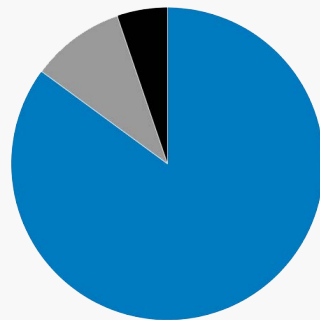

PROGRAM DESIGN OF REGISTERED APPRENTICES

- Time-Based: 114
- Competency-Based: 0
- Hybrid: 13
- Unidentified: 7

KEY ACHIEVEMENTS TO DATE

134 REGISTERED APPRENTICES

CHARACTERISTICS OF REGISTERED APPRENTICES

	117 MEN		10 WOMEN		5 HISPANIC OR LATINO		116 WHITE
	2 BLACK OR AFRICAN AMERICAN		1 AMERICAN INDIAN OR ALASKAN NATIVE		0 ASIAN		0 NATIVE HAWAIIAN OR OTHER PACIFIC ISLANDER
	1 TWO OR MORE RACES		5 VETERANS		0 DISABLED