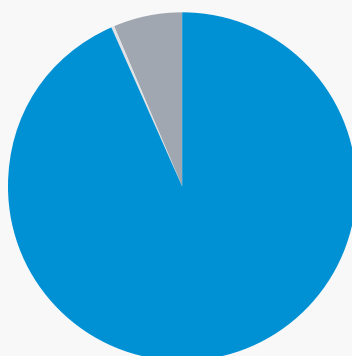

Time-Based: 212
Competency-Based: 1
Hybrid: 14

KEY ACHIEVEMENTS TO DATE

227

REGISTERED APPRENTICES

CHARACTERISTICS OF REGISTERED APPRENTICES

	202 MEN		25 WOMEN		13 HISPANIC OR LATINO		193 WHITE
	26 BLACK OR AFRICAN AMERICAN		1 AMERICAN INDIAN OR ALASKAN NATIVE		0 ASIAN		2 NATIVE HAWAIIAN OR OTHER PACIFIC ISLANDER
	0 TWO OR MORE RACES		12 VETERANS		1 DISABLED		