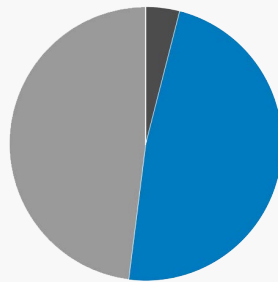

INDUSTRY SECTORS OF REGISTERED APPRENTICESHIP PROGRAMS

Advanced
Manufacturing

PROGRAM DESIGN OF REGISTERED APPRENTICES

Time-Based: 24
Competency-Based: 2
Hybrid: 24

KEY ACHIEVEMENTS TO DATE

54 REGISTERED APPRENTICES